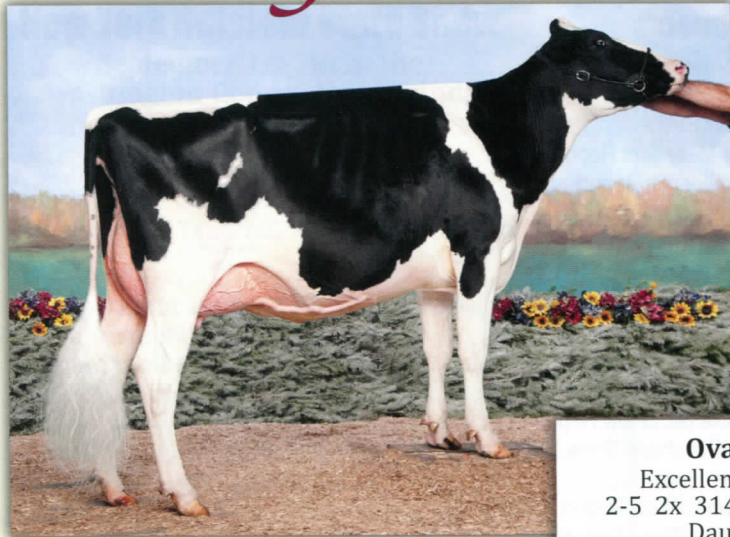

Classification Highlights

8 New Excellents

Ovaltop Sid Dream
Ovaltop Goldwyn Emily-ET
Ovaltop Maxwell Paige-Red
Ovaltop Ladd-P Ranait-Red
Ovaltop Atwood Sugar
Ovaltop Achrival Tess
Ovaltop Lotus Tiger-Red

10 VG Two-Year Olds

Ovaltop Sid Kracker

Excellent-90 @3yrs. (Ex-91MS)

2-5 2x 314 23,087 4.0 932 3.2 741

Daughters by Doorman

Backed by 6 generations of Excellent Dams

Howard W. Wolfe & Family

436 Chyle Road - Richfield Springs, NY 13439