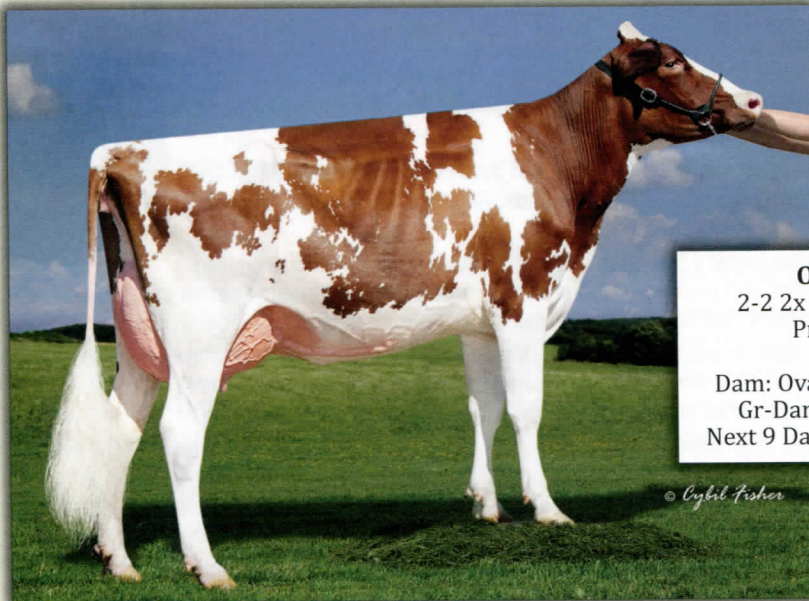

2020 NYS Holstein

Futurity Winner

© Cybil Fisher

Ovaltop Rlty Roselea-Red
2-2 2x 176d 12,964 3.8 197 2.9 376 inc.
Proj. 27,183 3.9 1062 2.9 798
Daughter By: Jordy
Dam: Ovaltop Colt-P Rose-Red VG-88 EX-MS
Gr-Dam: Ovaltop Picolo Rojo-Red EX-90
Next 9 Dams all Excellent in the "Roxy" family

Howard W. Wolfe & Family
436 Chyle Road - Richfield Springs, NY 13439
ovaltop2@gmail.com

Extra Cattle of all ages available including many show age calves for sale.

Howard & Ginny 315.858.2882
Doug 315.858.9058
Mike & Monica 315.858.1460
www.ovaltopholsteins.com

NYS Master Breeder Herd
28 Year PBR Herd
BAA: 110.0 28 Ex 42 VG 12 GP
DHIR Avg. 26,519 3.7 972 2.9 772