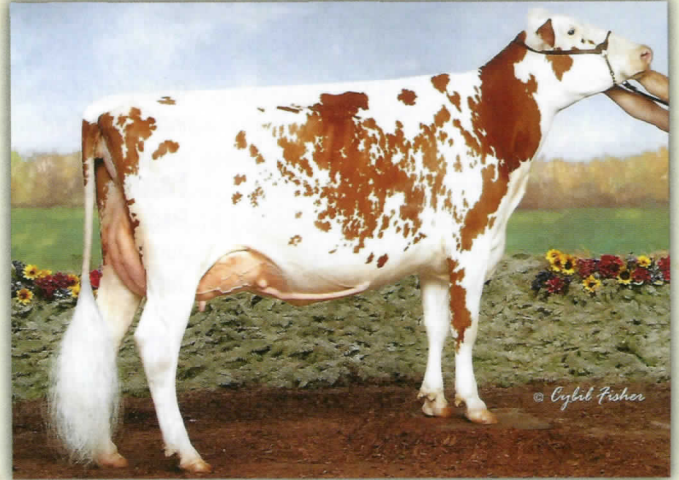

Classification Highlights

10th Generation Excellent

OVALTOP REALTY ROBIN-RED-ET
(EX-90, EX-92 MS @ 6-06)

2-01 2x 325 21,691 4.0 858 3.1 672
3-01 2x 365 30,568 3.9 1207 2.9 885
4-04 2x 365 30,216 4.3 1306 2.9 878

Daughters by Contender (VG-87) & Hvezda

3rd Generation Excellent

OVALTOP BARBWIRE SPARK-RED
(EX-90, EX-MS @ 3-07)

2-01 2x 336 21,273 4.2 899 3.2 689
Daughter by Demand

Excellent 3E

OVALTOP TALENT ROXETTE (3E-92)