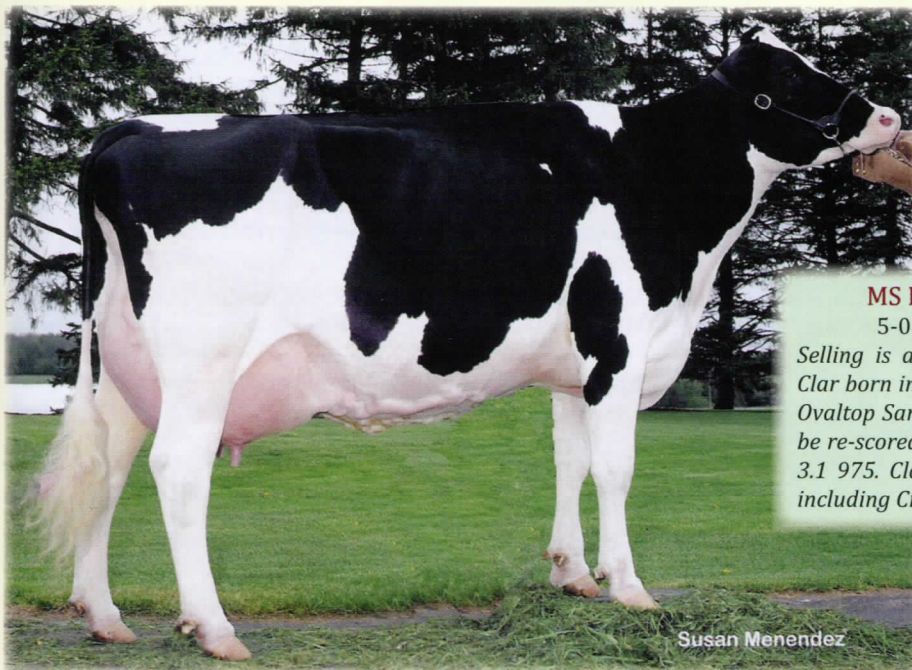

Spring Sale Consignments

~ Two Show-Age Calves Selling From Deep Cow Families ~

Summer Yearling Selling
Cobleskill Dairy Fashions Sale
March 28th

OVALTOP CHARLES JOYFUL (3E-90-DOM)

6-09 2x 365 33,520 4.2 1423 3.5 1158

Lifetime: 188,930 4.3 8,048 3.4 6,418

Selling her Atwood Summer Yearling granddaughter born June 5, 2014 from Ovaltop Spirit Joyful-ET (GP-84) with two lactations averaging 4.6% fat and 3.3% protein – 2-02 2x 365 22,840 4.7 1077 3.4 787. Backed by 4 generations of VG (1) & EX (3) dams. Many "J" family members have been Ovaltop show winners!

Selling Fall Calf
Delaware County Spring Sale
May 2nd

MS RIDGEDALE ROXY CLAR (2E-92)

5-02 2x 365 33,410 4.1 1372 3.0 1015

Selling is a fancy Gold Chip great-granddaughter of Clar born in September from the Roxy family. Her dam, Ovaltop Sanchez Clari, is VG, 1st classification and will be re-scored in April with 2-04 2x 365 31,670 4.0 1257 3.1 975. Clar is backed by 6 generations of EX dams including Citation Roxy (4E-97-DOM).