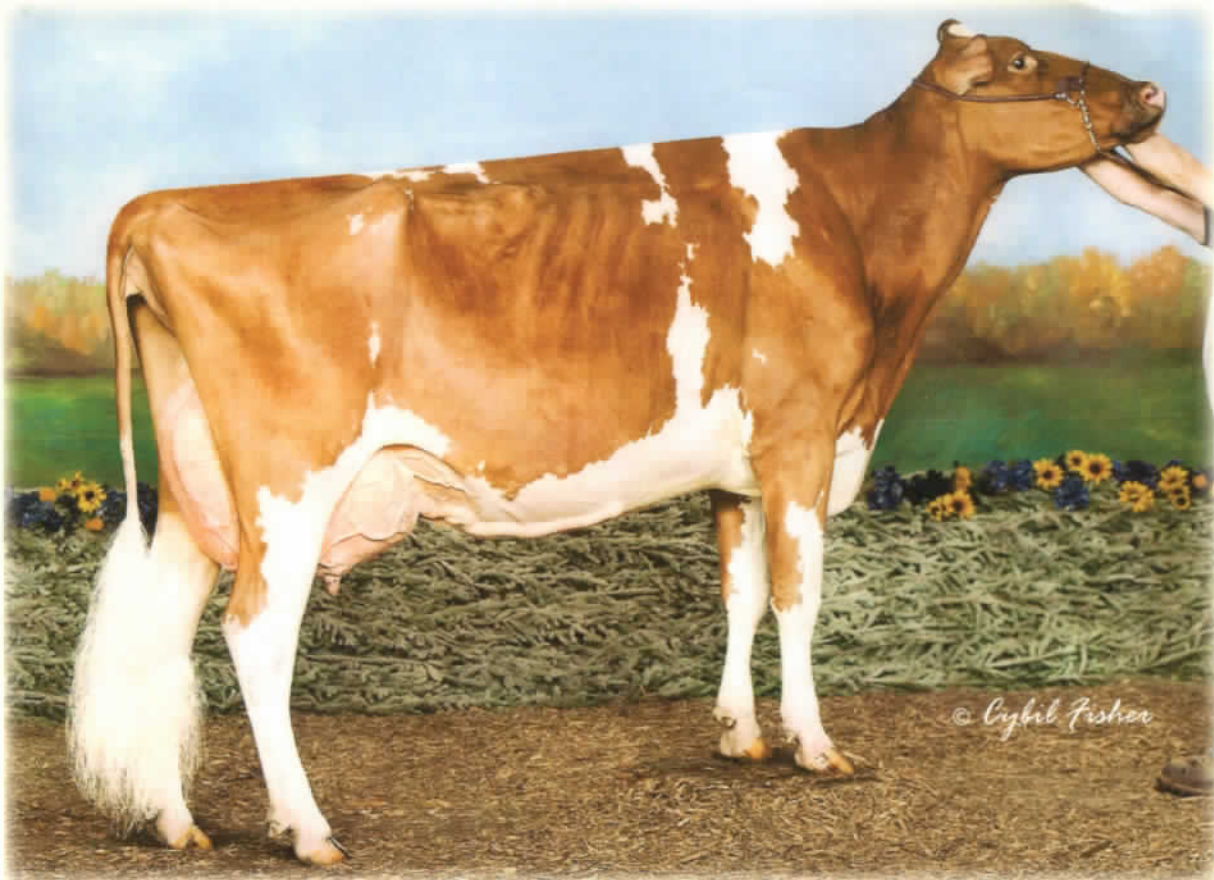

Redrose

OVALTOP ADVENT REDROSE-RED-ET (EX-92 EEEEE)

2-01 2x 334 22,182 3.9 856 3.1 683

3-01 2x 311 26,633 4.0 1070 3.1 832

4-01 2x 318 29,189 3.8 1097 3.0 889

Daughters by Picolo and Destry. Due in June to Scientific B Defiant-ET