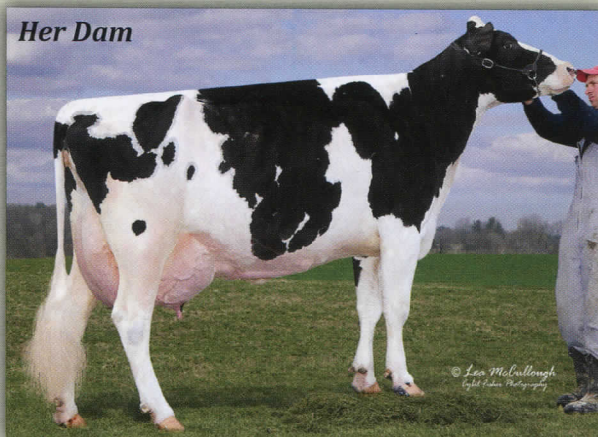

# Star Spangle Family

**"Lulu" Legacy  
6th Generation Excellent**

## **OVALTOP DURHAM LANI-ET (EX-90 @ 4y)**

2-05 2x 365 29,211 3.2 923 2.9 852

3-09 2x 305 26,517 3.2 857 2.9 780 (Inc.)

*Yearling daughter by Asteroid & due in Sept. to Fever.*

**Her Dam**