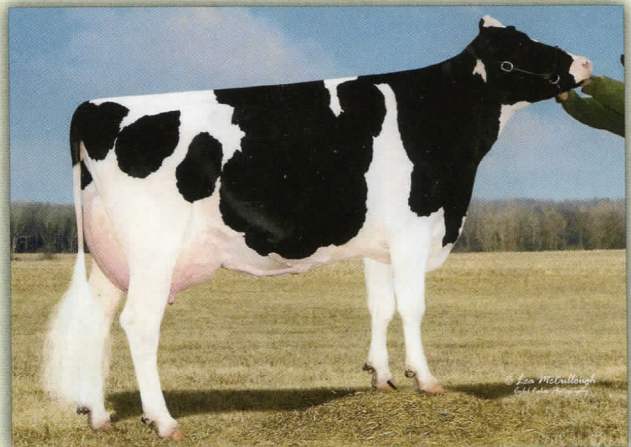

## New Excellents - All Homebred

**OVALTOP MARSHALL LIBERTY**  
**(EX-90, 91-MS @ 3-06)**  
 2-04 2x 289 20,090 4.0 811 3.0 606  
 3-03 2X 101 10,537 3.5 365 2.8 290 (Inc.)

**OVALTOP ROXY GOLD BARRIE-ET**  
**(EX-90, 91-MS @ 5-01)**  
 3-02 2x 365 32,867 3.9 1298 3.0 1002  
 4-04 2x 281 26,015 3.7 957 2.9 765 (Inc.)  
 Daughters by Damion & Braxton