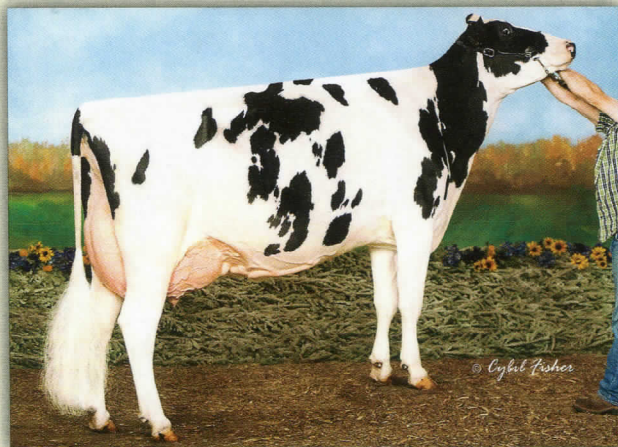

## New Excellents - All Homebred

**OVALTOP MARSHALL LIBERTY**  
**(EX-90, 91-MS @ 3-06)**  
 2-04 2x 289 20,090 4.0 811 3.0 606  
 3-03 2X 101 10,537 3.5 365 2.8 290 (Inc.)

**OVALTOP ROXY GOLD BARRIE-ET**  
**(EX-90, 91-MS @ 5-01)**  
 3-02 2x 365 32,867 3.9 1298 3.0 1002  
 4-04 2x 281 26,015 3.7 957 2.9 765 (Inc.)  
 Daughters by Damion & Braxton