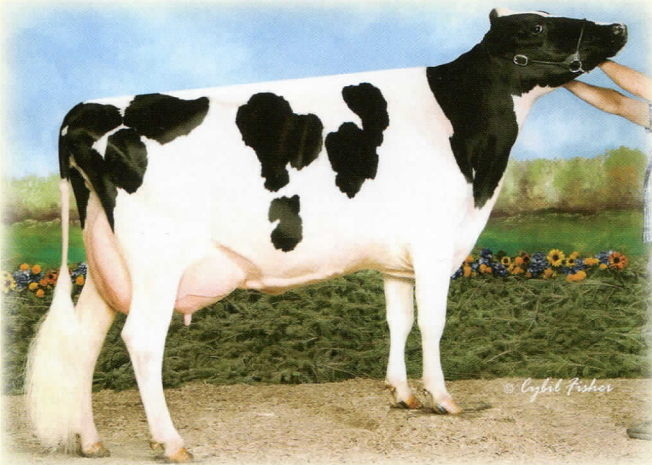

Best Three Females

HIGH HONORABLE MENTION ALL-NEW YORK

OVALTOP FORTUNE MOLLY-ET (EX-90 @ 3-06)

2-01 2x 344 22,580 4.0 908 3.3 741

Dam: Ms Ridgedale Marsala-ET (2E-90)

From the Marq I family with the next 5 dams
all Excellent

Honorable Mention All-NY Jr. 3-Yr-Old

OVALTOP DUNDEE ESTER (EX-90 @ 4-09)

2-04 2x 325 24,349 4.1 1001 3.1 743

3-04 2x 293 26,371 3.8 1009 2.9 771

From the Ridgedale Fond Example (3E-95-
GMD) family with the next 7 dams all VG & EX.
Daughters by Fever.

OVALTOP VELVET TWINKLE (EX-91 @ 5-01)

2-04 2x 312 21,004 4.0 839 3.3 684

3-05 2x 312 26,059 3.7 963 3.1 800

Dam: Ovaltop Raider Twink (3E-91)

2nd Dam: 2E-91 GMD-DOM

From the Tab family with next 2 dams VG
Daughters by Advent, Laramie, & Braxton