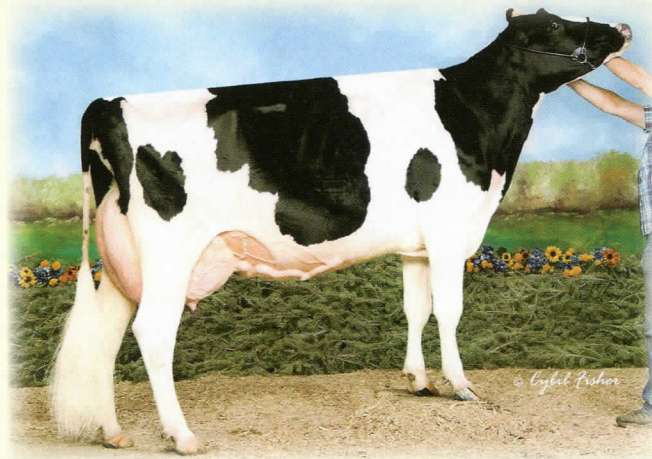

Best Three Females

HIGH HONORABLE MENTION ALL-NEW YORK

OVALTOP FORTUNE MOLLY-ET (EX-90 @ 3-06)

2-01 2x 344 22,580 4.0 908 3.3 741

Dam: Ms Ridgedale Marsala-ET (2E-90)

From the Marq I family with the next 5 dams
all Excellent

Honorable Mention All-NY Jr. 3-Yr-Old

OVALTOP DUNDEE ESTER (EX-90 @ 4-09)

2-04 2x 325 24,349 4.1 1001 3.1 743

3-04 2x 293 26,371 3.8 1009 2.9 771

From the Ridgedale Fond Example (3E-95-
GMD) family with the next 7 dams all VG & EX.
Daughters by Fever.

OVALTOP VELVET TWINKLE (EX-91 @ 5-01)

2-04 2x 312 21,004 4.0 839 3.3 684

3-05 2x 312 26,059 3.7 963 3.1 800

Dam: Ovaltop Raider Twink (3E-91)

2nd Dam: 2E-91 GMD-DOM

From the Tab family with next 2 dams VG
Daughters by Advent, Laramie, & Braxton