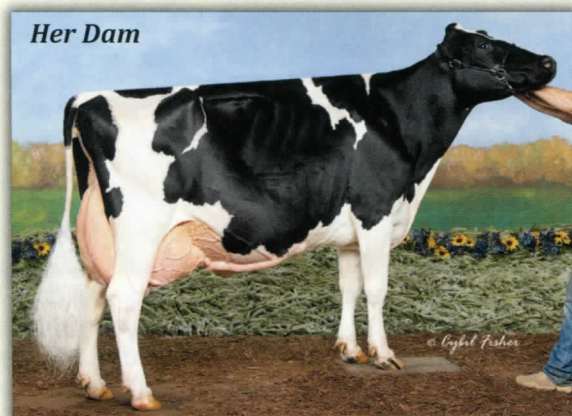

Our Golden Girl

Ovaltop Goldwyn Emily-ET (VG-88 @ 3-02)

2nd North-E Spring National Show Jr. 3-Yr-Old 2019
Fresh 3-18-10 with a Doorman heifer & milking 106 lbs.

Her Dam

Ovaltop Dundee Ester (3E-94)

2nd North-E Spring National 150,000 Lb. Cow 2018

2018 HHM All-NY 150,000-Lb. Cow

9-04 2x 365 27,632 3.6 983 2.9 798

LTD: 207,590 3.7 7769 2.9 6093

Due in June to Diamondback

Additional daughters by Goldwyn & Doorman

2nd D: Ovaltop Lee Ebony (3E-90-GMD)

3rd D: Ridgedale Equity (VG-86)