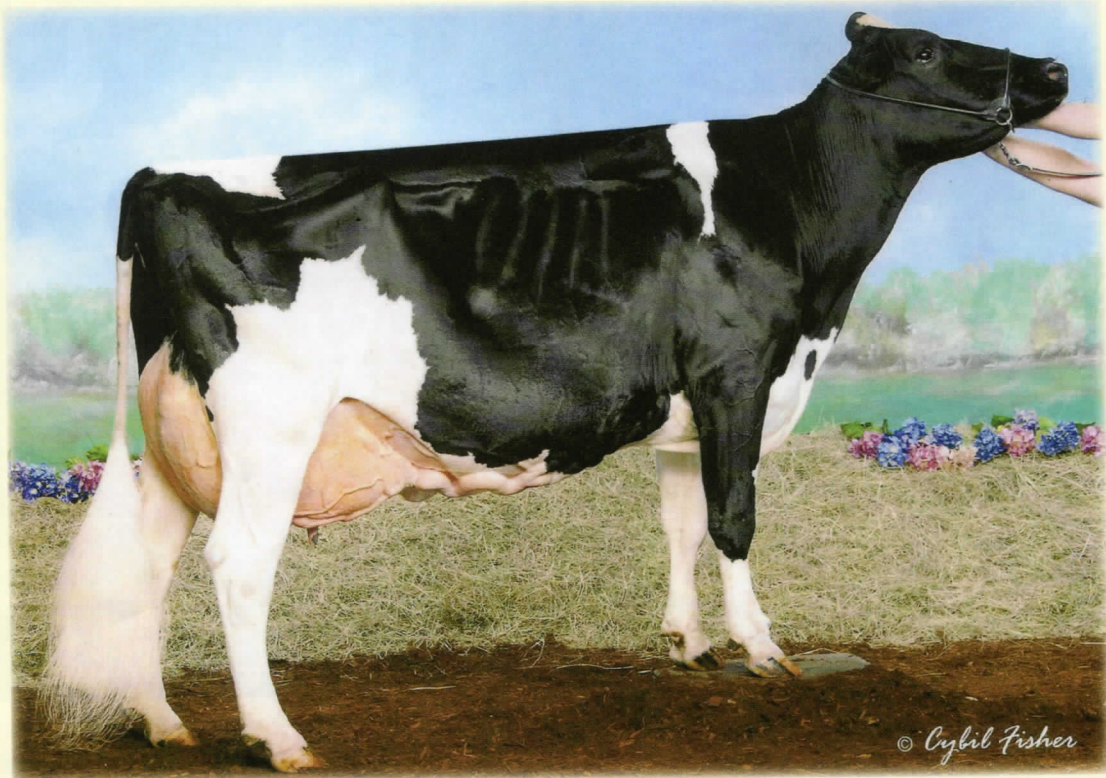

# Golden Girl

## **LONG-HAVEN GOLD ROULETTE-ET (2E-95 EEEEE @ 6-10)**

2-03 3x 365 17,090 3.7 625 2.9 504  
3-10 3x 355 29,860 4.2 1245 3.1 938  
4-10 3x 365 32,370 3.9 1266 3.2 1047

*Sired by Goldwyn, Roulette is owned by Ridgedale and Doug and is housed at Ridgedale. She was raised to Excellent-95 in April on the regular area classification program. Roulette is a 12th generation Excellent from the Audrey Posch family. She is proving to carry on the tradition of excellence with her show winnings, production, and her offspring.*

## **Her Daughter at Ovaltop:**