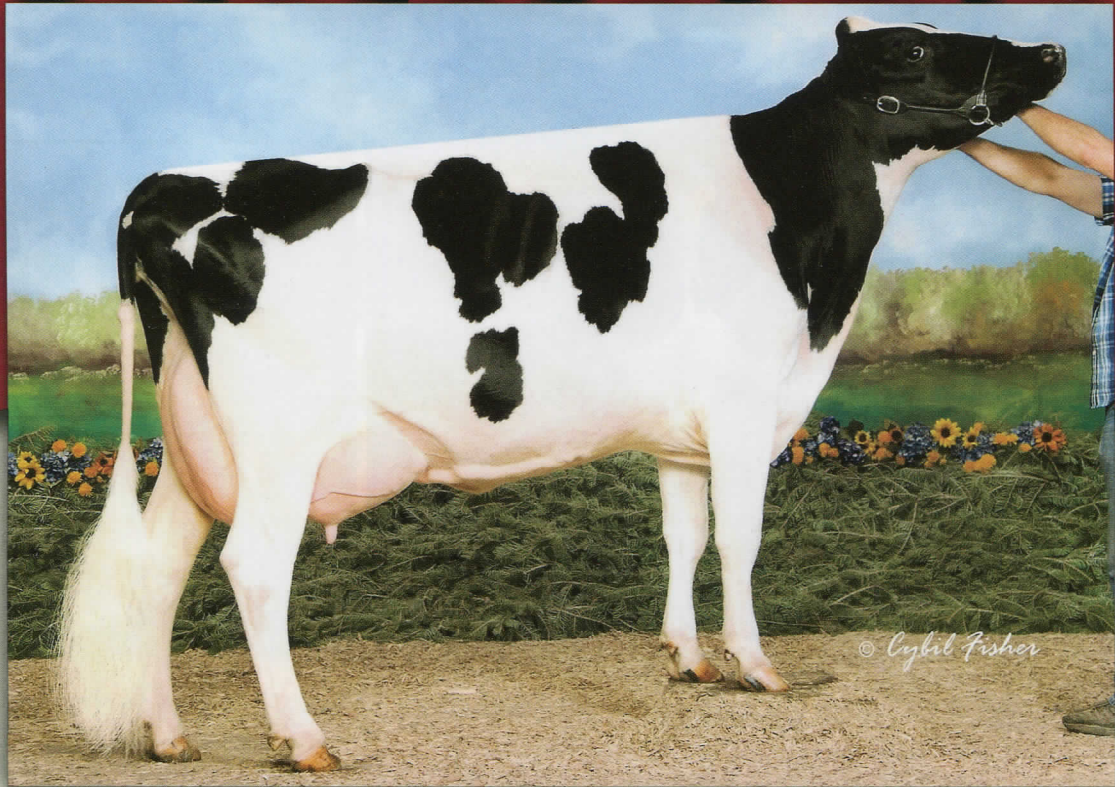

Curtain Going Up On A New LEADING LADY

OVALTOP FORTUNE MOLLY-ET (EX-90 EEEVE)

2-01 2x 344 22,580 4.0 908 3.3 741

3-02 2x 365 31,466 4.0 1259 3.3 1032

4-04 2x 220 21,809 4.4 956 3.1 679 (Inc.)

Molly was recently flushed to Gold Chip resulting in 16 embryos.