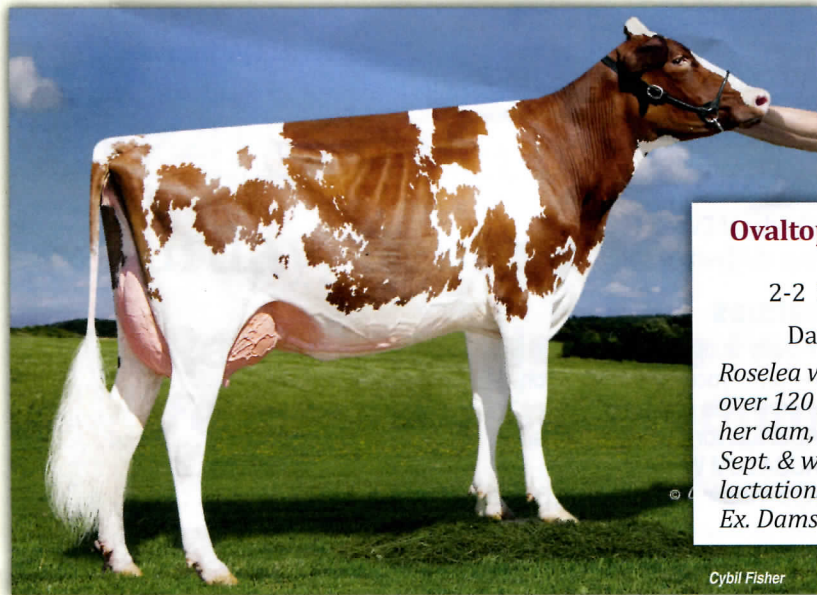

A Rose In The Roxy Family

Cybil Fisher

Ovaltop Rlty Roselea-Red GP-83@2Y

2020 NYS Futurity Winner

2-2 2x 330 23,015 4.1 936 3.1 712

Daughters by Jordy & Unstopabull

Roselea was fresh in March and averaging over 120 lbs her first 3 tests. Both Roselea and her dam, Rose-Red (VG-88) will be rescored in Sept. & working on completing over 30,000 lbs. lactations! Possible 11th & 12th generations of Ex. Dams!