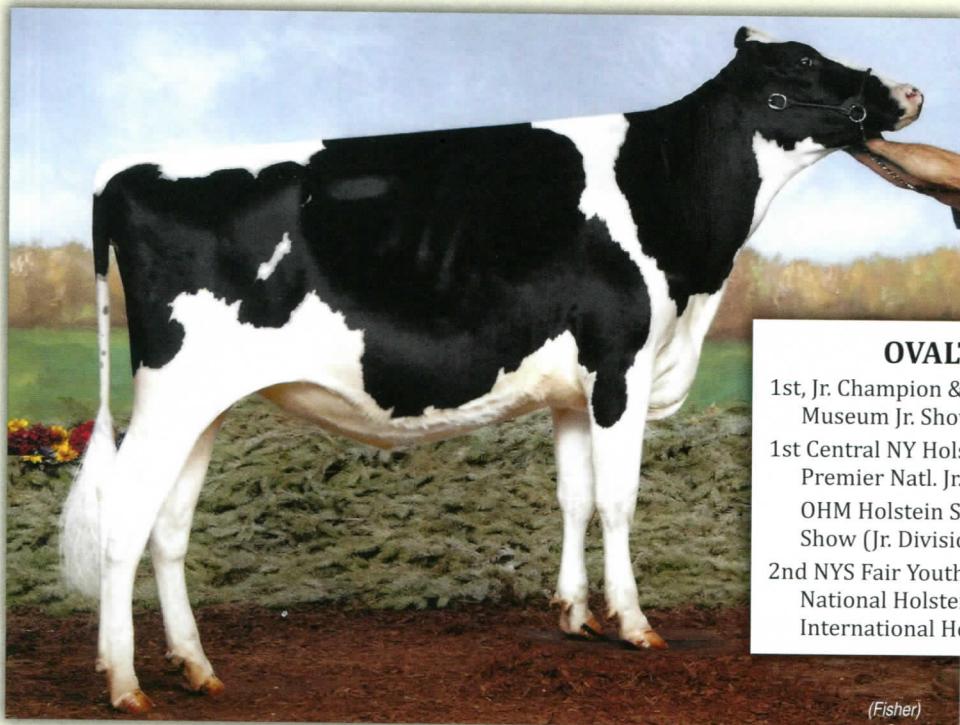

# All-NY Fall Yearling ~ Bred & Owned and Jr. All-NY Fall Yearling

## OVALTOP SID KRACKER

1st, Jr. Champion & Supreme Jr. Champion – Farmers' Museum Jr. Show  
1st Central NY Holstein Show; NYS Fair Holstein Show; Premier Natl. Jr. Show – Harrisburg; OHM Holstein Show; Northeast Spring Natl. Holstein Show (Jr. Division)  
2nd NYS Fair Youth Holstein Show; 3rd Eastern National Holstein Show – Harrisburg; and 12th International Holstein Show

(Fisher)

Sire: Pine-Tree Sid-ET

Dam: Ovaltop Atwood Krispy (EX-91)  
2-02 2x 316 20,555 4.0 825 3.0 608  
3-02 2x 325 27,022 3.8 1026 2.9 783  
4-02 2x 363 27,530 4.1 1128 3.1 856  
5-06 2x 343 30,432 3.9 1186 2.9 886