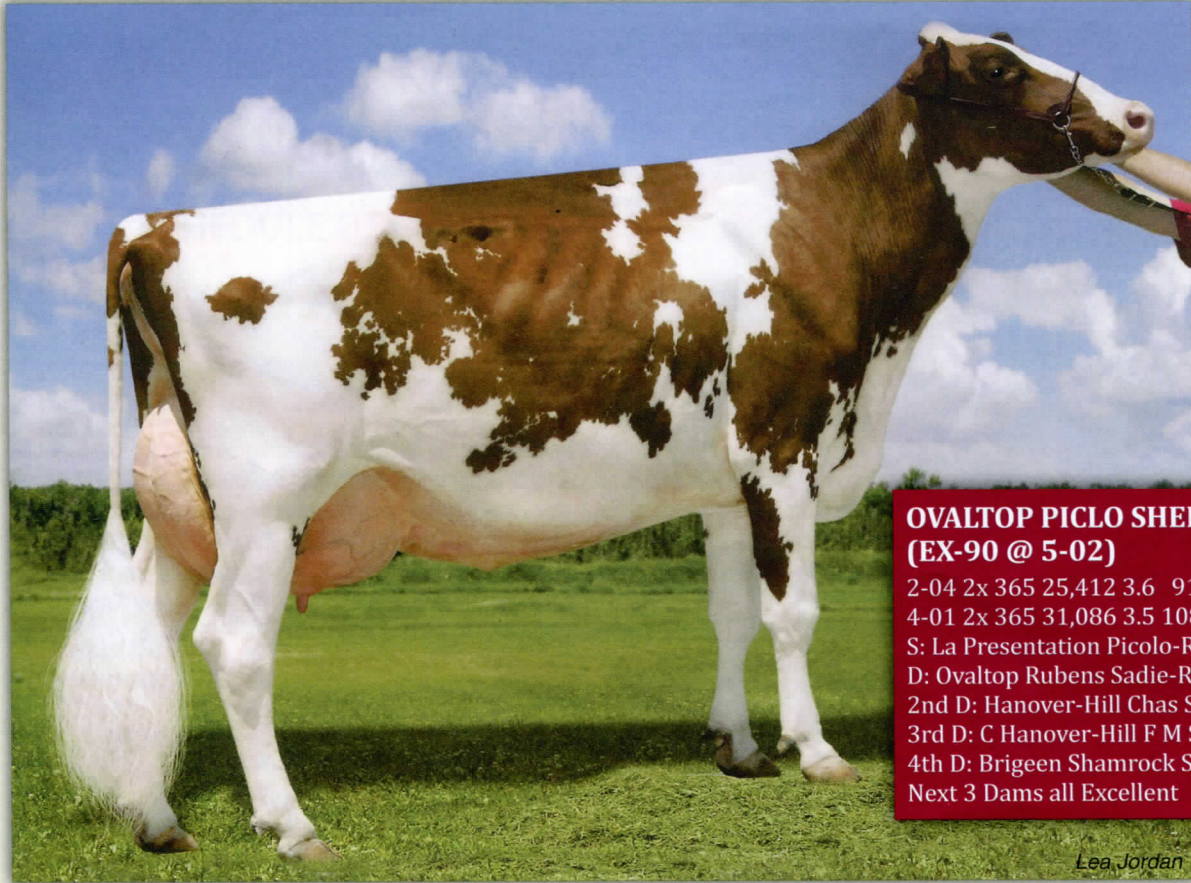

New Excellent

OVALTOP PICLO SHERRY-RED-ET (EX-90 @ 5-02)

2-04 2x 365 25,412 3.6 916 3.0 753

4-01 2x 365 31,086 3.5 1088 2.9 896

S: La Presentation Picolo-Red-ET

D: Ovaltop Rubens Sadie-Red (2E-92)

2nd D: Hanover-Hill Chas Saly-ET (VG)

3rd D: C Hanover-Hill F M Sallie-ET (3E-94)

4th D: Brigeen Shamrock Sallie (2E-94)

Next 3 Dams all Excellent

Lea Jordan

~ Fancy September Calves Selling ~

Delaware County Holstein Club Sale APRIL 28, 2018

OVALTOP ARCHRIVAL LONA Born 9-02-17