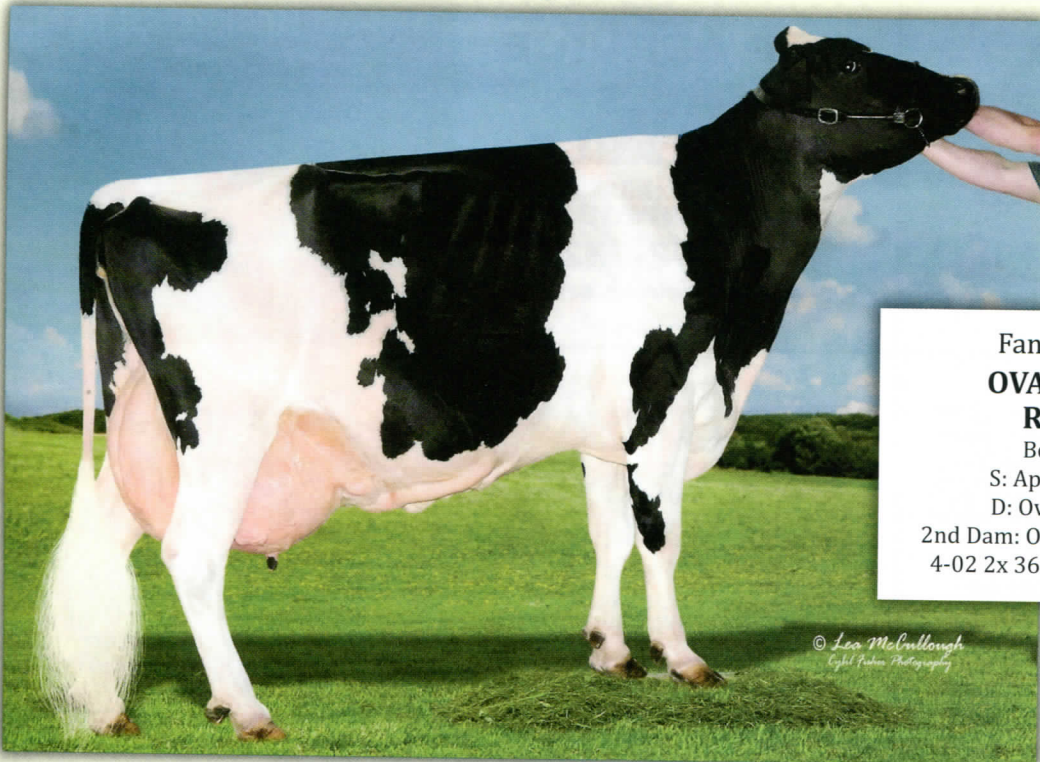

Selling

Outstanding Show Calves

SUNY-Cobleskill Dairy Fashions Sale

Saturday, April 2, 2016

Great Gr-Daughter Sells

Fancy Sept. Fall Calf
**OVALTOP PICASSO
ROSETTA *RC**

Born: Sept. 5, 2015
S: Apples Picasso-Red-Tw
D: Ovaltop Picolo Rosette
2nd Dam: Ovaltop Advent Rosette (VG)
4-02 2x 361 25,430 5.1 1306 3.3 844

OVALTOP TALENT ROXETTE (2E-92)

8-07 2x 365 36,177 3.8 1384 3.1 1104

LTD: 216,285 3.7 8076 3.2 6961

Next 7 dams all VG (1) & EX (6).

Also Selling ~ Summer Yearling

From the "J" Family

OVALTOP PITBULL JAN

Born: June 1, 2015